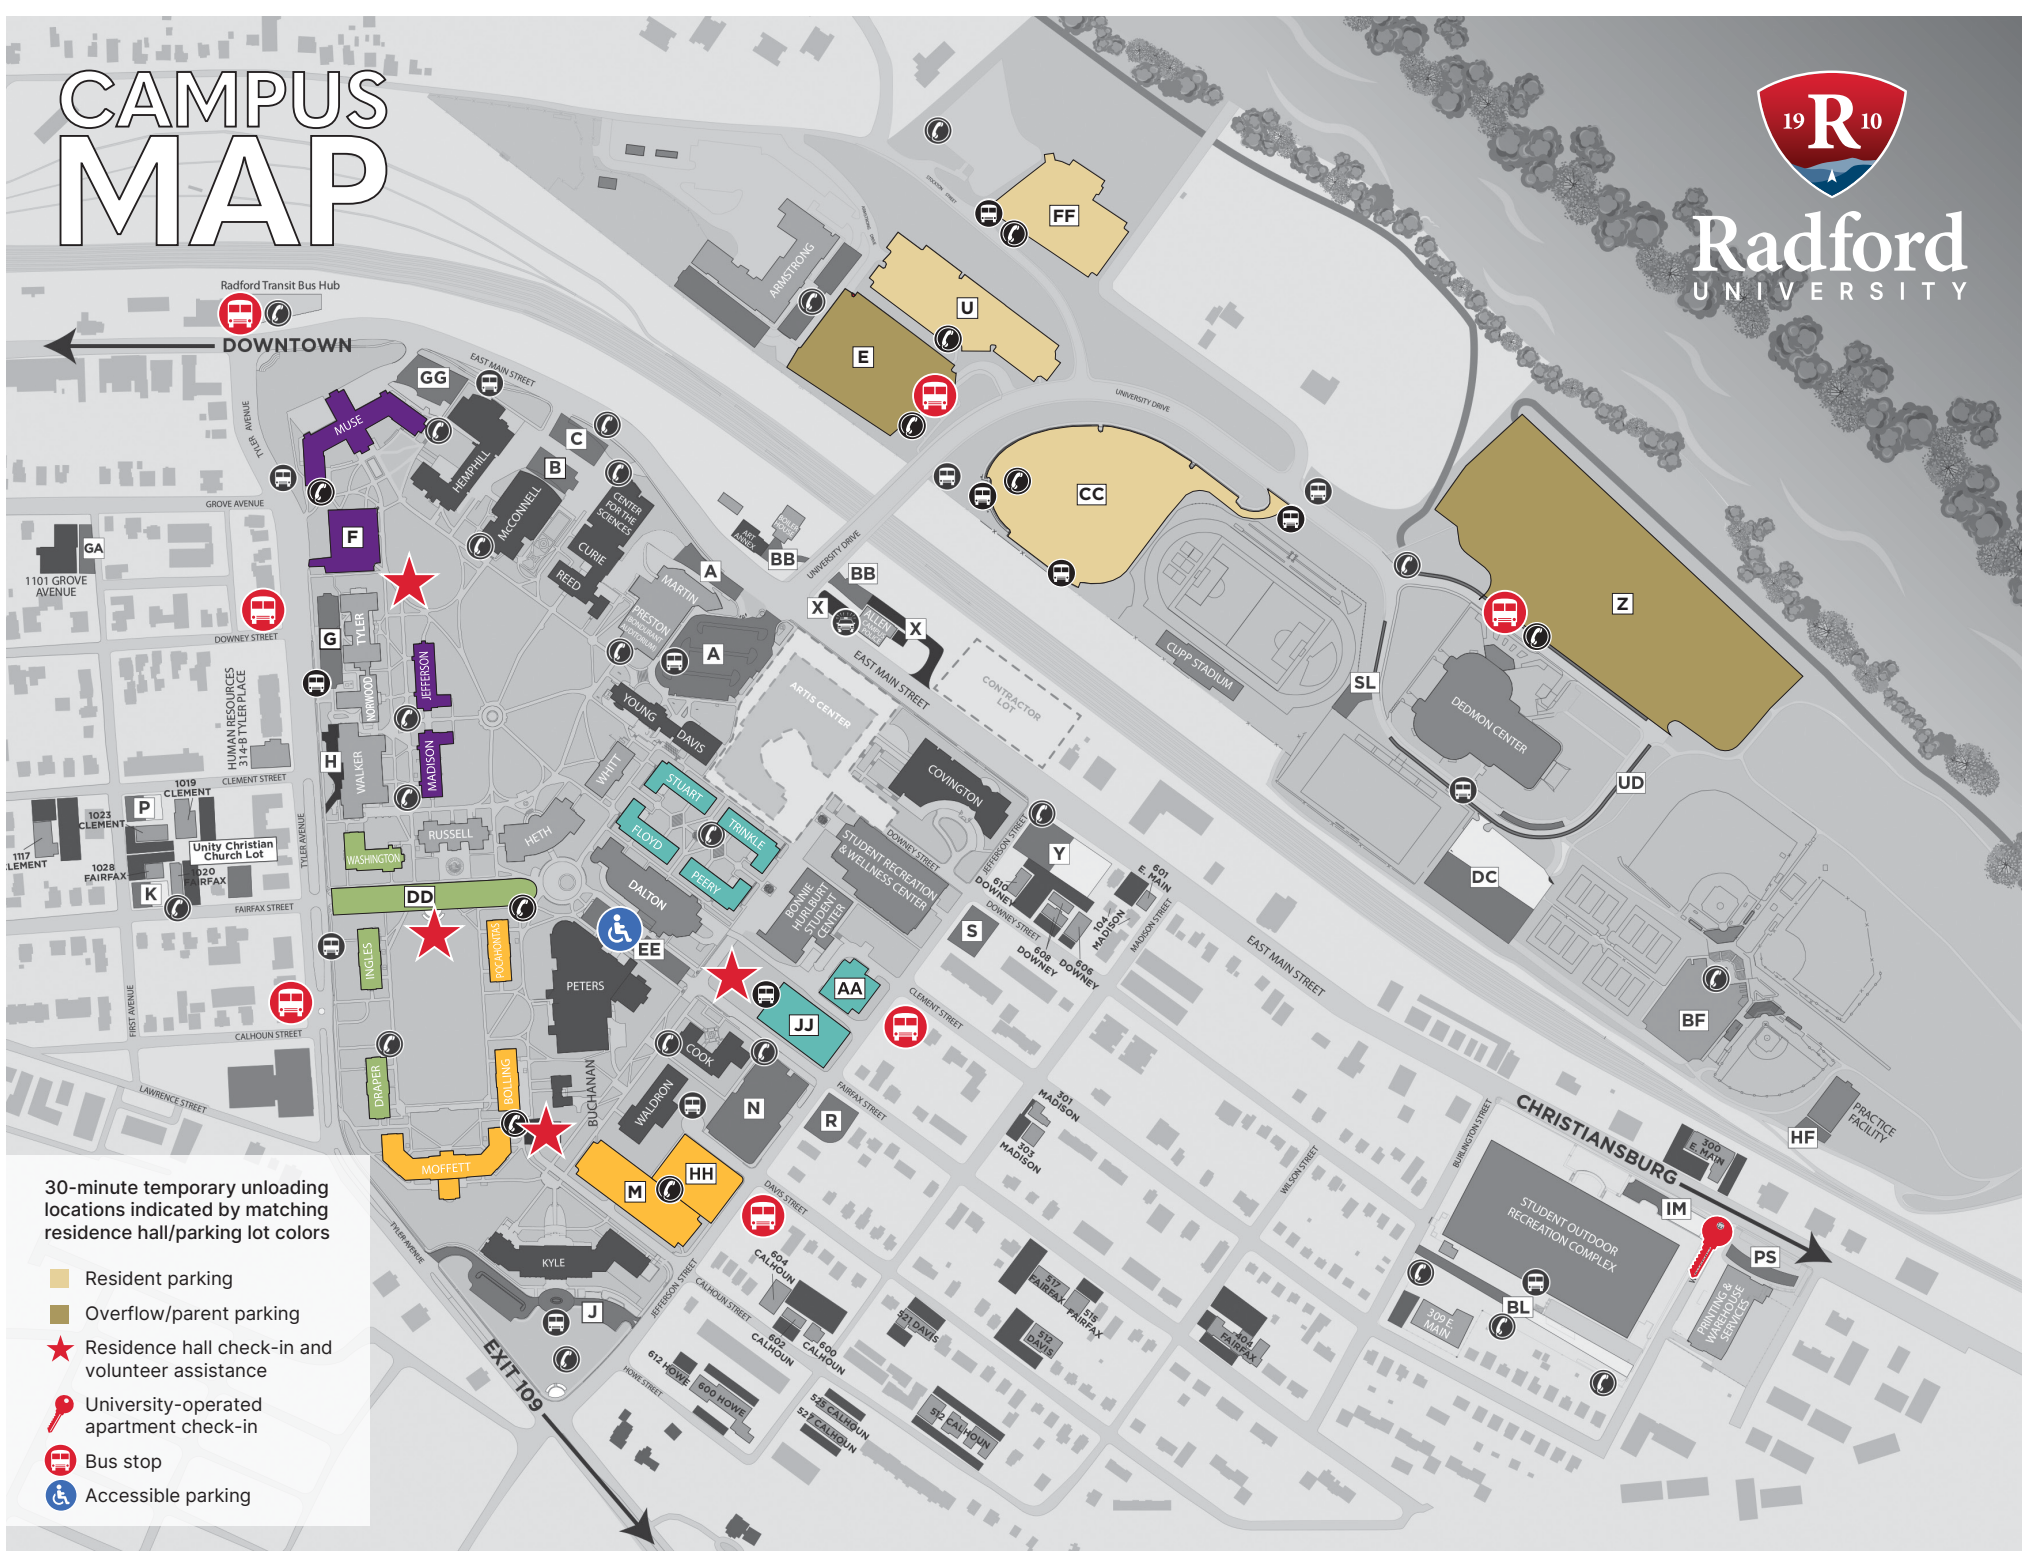

CAMPUS MAP

Radford
UNIVERSITY

30-minute temporary unloading locations indicated by matching residence hall/parking lot colors

- Resident parking
- Overflow/parent parking
- Residence hall check-in and volunteer assistance
- University-operated apartment check-in
- Bus stop
- Accessible parking